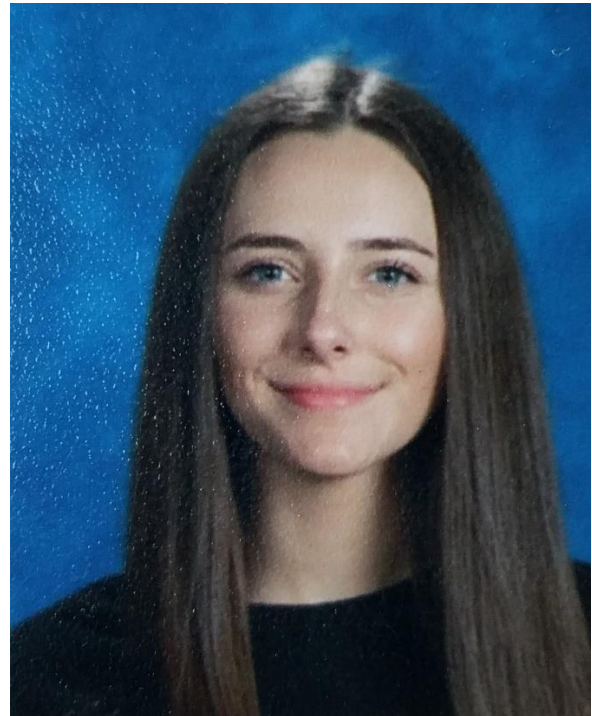

MONO COUNTY
SHERIFF

A Commitment to Community Safety and Service

Ingrid Braun
Sheriff-Coroner

MONO COUNTY SHERIFF'S OFFICE

Phillip West
Undersheriff

MISSING PERSON

KARLIE GUSÉ

White Female

Age: **16**

Hair: **Dark Blond**

Eyes: **Blue**

Height: **5'7"**

Weight: **110 pounds**

Clothing: **Possibly wearing white t-shirt and gray sweatpants**

The Mono County Sheriff's Office is seeking the public's assistance in locating a missing juvenile from Chalfant. 16-year old Karlie Lain Gusé was last seen in the early morning of Saturday, October 13, 2018, in White Mountain Estates in Chalfant, walking toward Highway 6. Karlie may be disoriented and does not have any personal belongings or her cell phone with her.